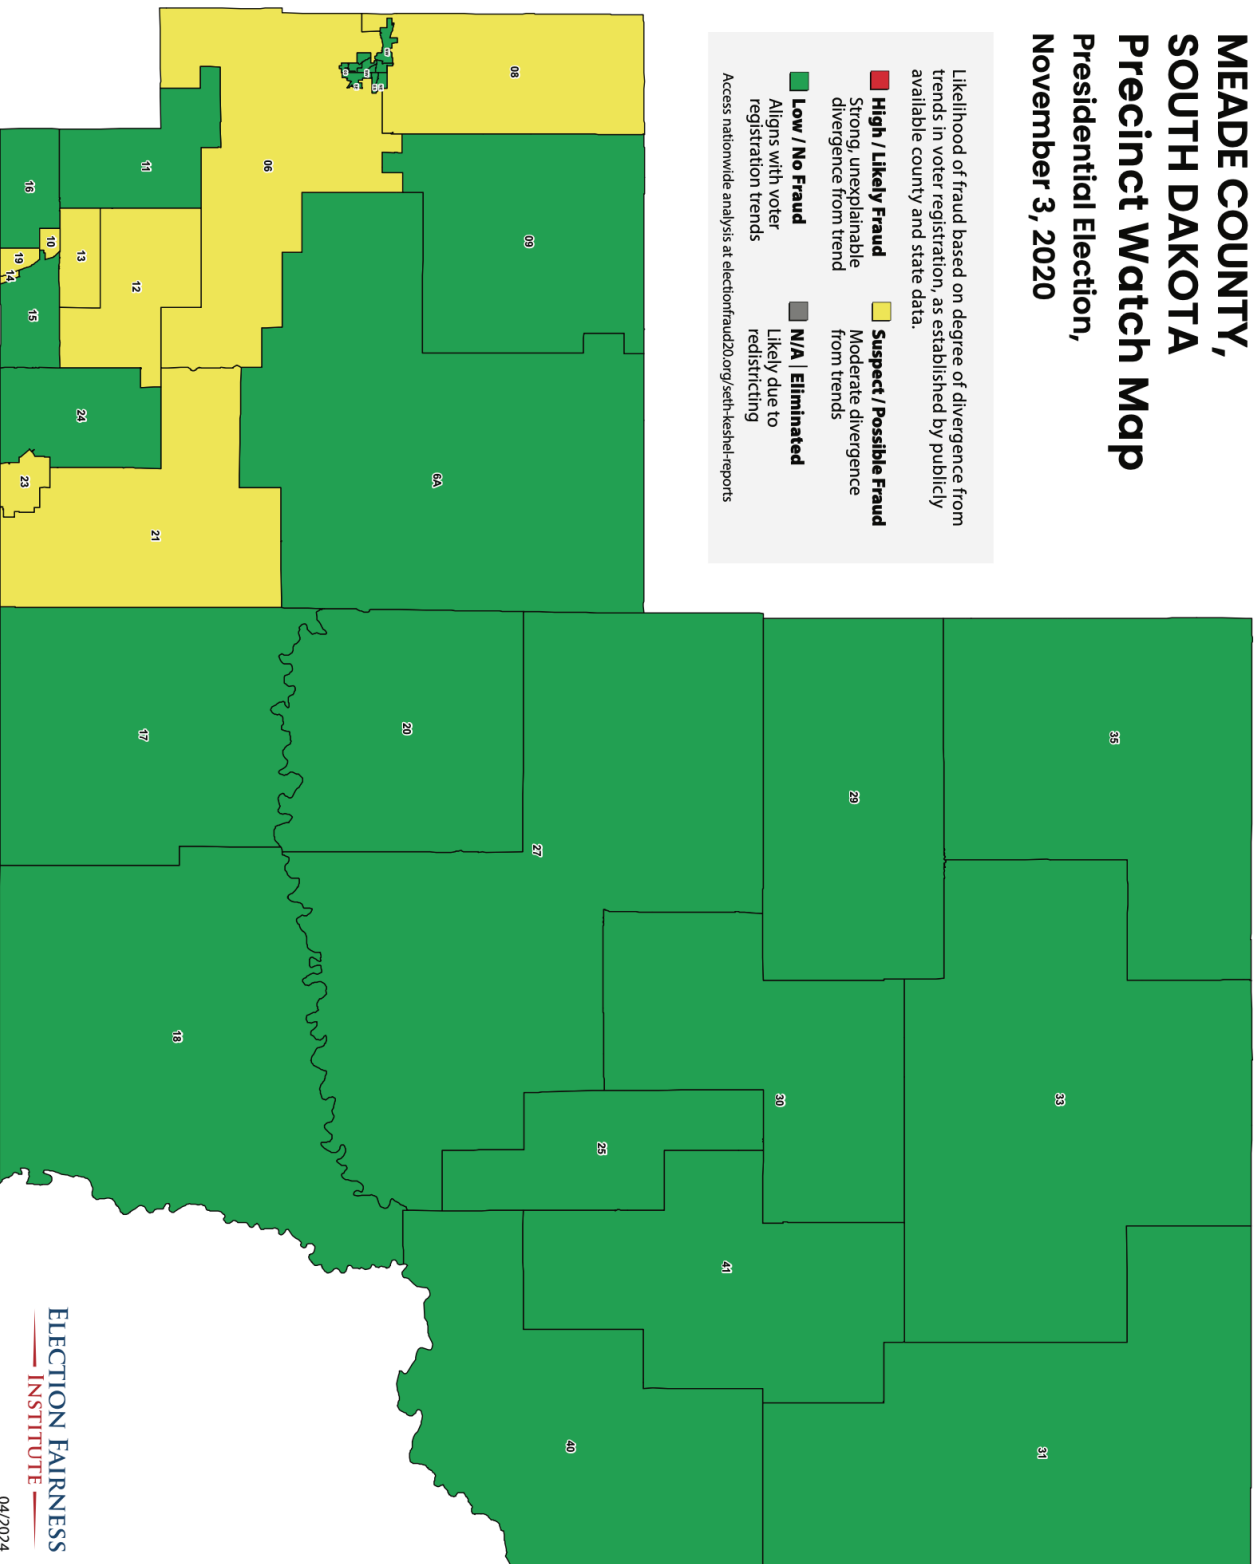

MEADE COUNTY, SOUTH DAKOTA Precinct Watch Map Presidential Election, November 3, 2020

Likelihood of fraud based on degree of divergence from trends in voter registration, as established by publicly available county and state data.

- **High / Likely Fraud**
  Strong, unexplainable divergence from trend
- **Suspect / Possible Fraud**
  Moderate divergence from trends
- **Low / No Fraud**
  Aligns with voter registration trends
- **N/A | Eliminated**
  Likely due to redistricting

Access nationwide analysis at electionfraud20.org/south-dakota-reports