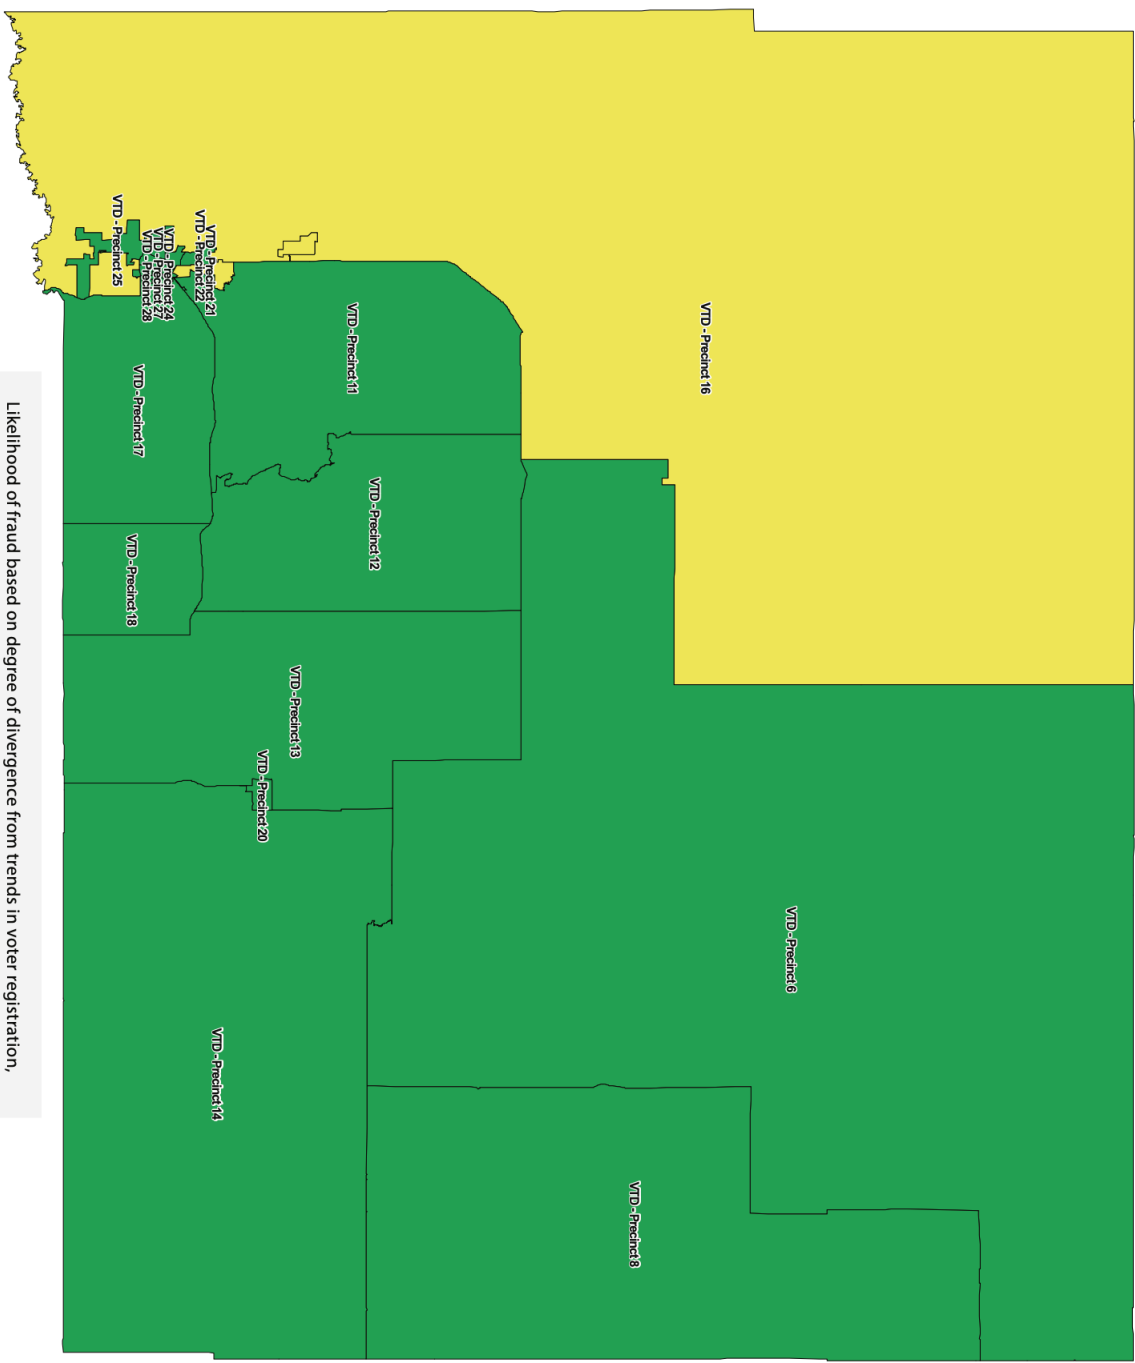

ELECTION FAIRNESS — INSTITUTE —

Butte County, South Dakota

Precinct Mapping Project

Capt. Seth Keshel

BUTTE COUNTY, SOUTH DAKOTA Precinct Watch Map

Presidential Election, November 3, 2020

Likelihood of fraud based on degree of divergence from trends in voter registration, as established by publicly available county and state data.

- High / Likely Fraud** (Red): Strong, unexplainable divergence from trend
- Suspect / Possible Fraud** (Yellow): Moderate divergence from trends
- Low / No Fraud** (Green): Aligns with voter registration trends
- N/A | Eliminated** (Grey): Likely due to redistricting

16 total

13 Crimson

Republican 2016 presidential margin larger than 2012's, or flipped to Republican in 2016

3 Republican

lower Republican presidential victory margin in 2016 than in 2012

Remarks

Butte County is in far western South Dakota against the Montana and Wyoming state lines. It has been a Republican stronghold in presidential elections since 1936, backing every GOP presidential nominee since then. The county has experienced modest population growth since the 1990s. Belle Fourche serves as the county seat of government.

Two precincts rate *moderate* for statistical indication of election manipulation – Precincts 16 and 21, on the western edge of the county and north of Belle Fourche, respectively. These two precincts should be prioritized for canvassing to identify voter registration illegalities, especially since voter registration fraud in South Dakota has been proven to be prevalent, particularly in transient living quarters such as RV parks, apartments, and assisted living centers.