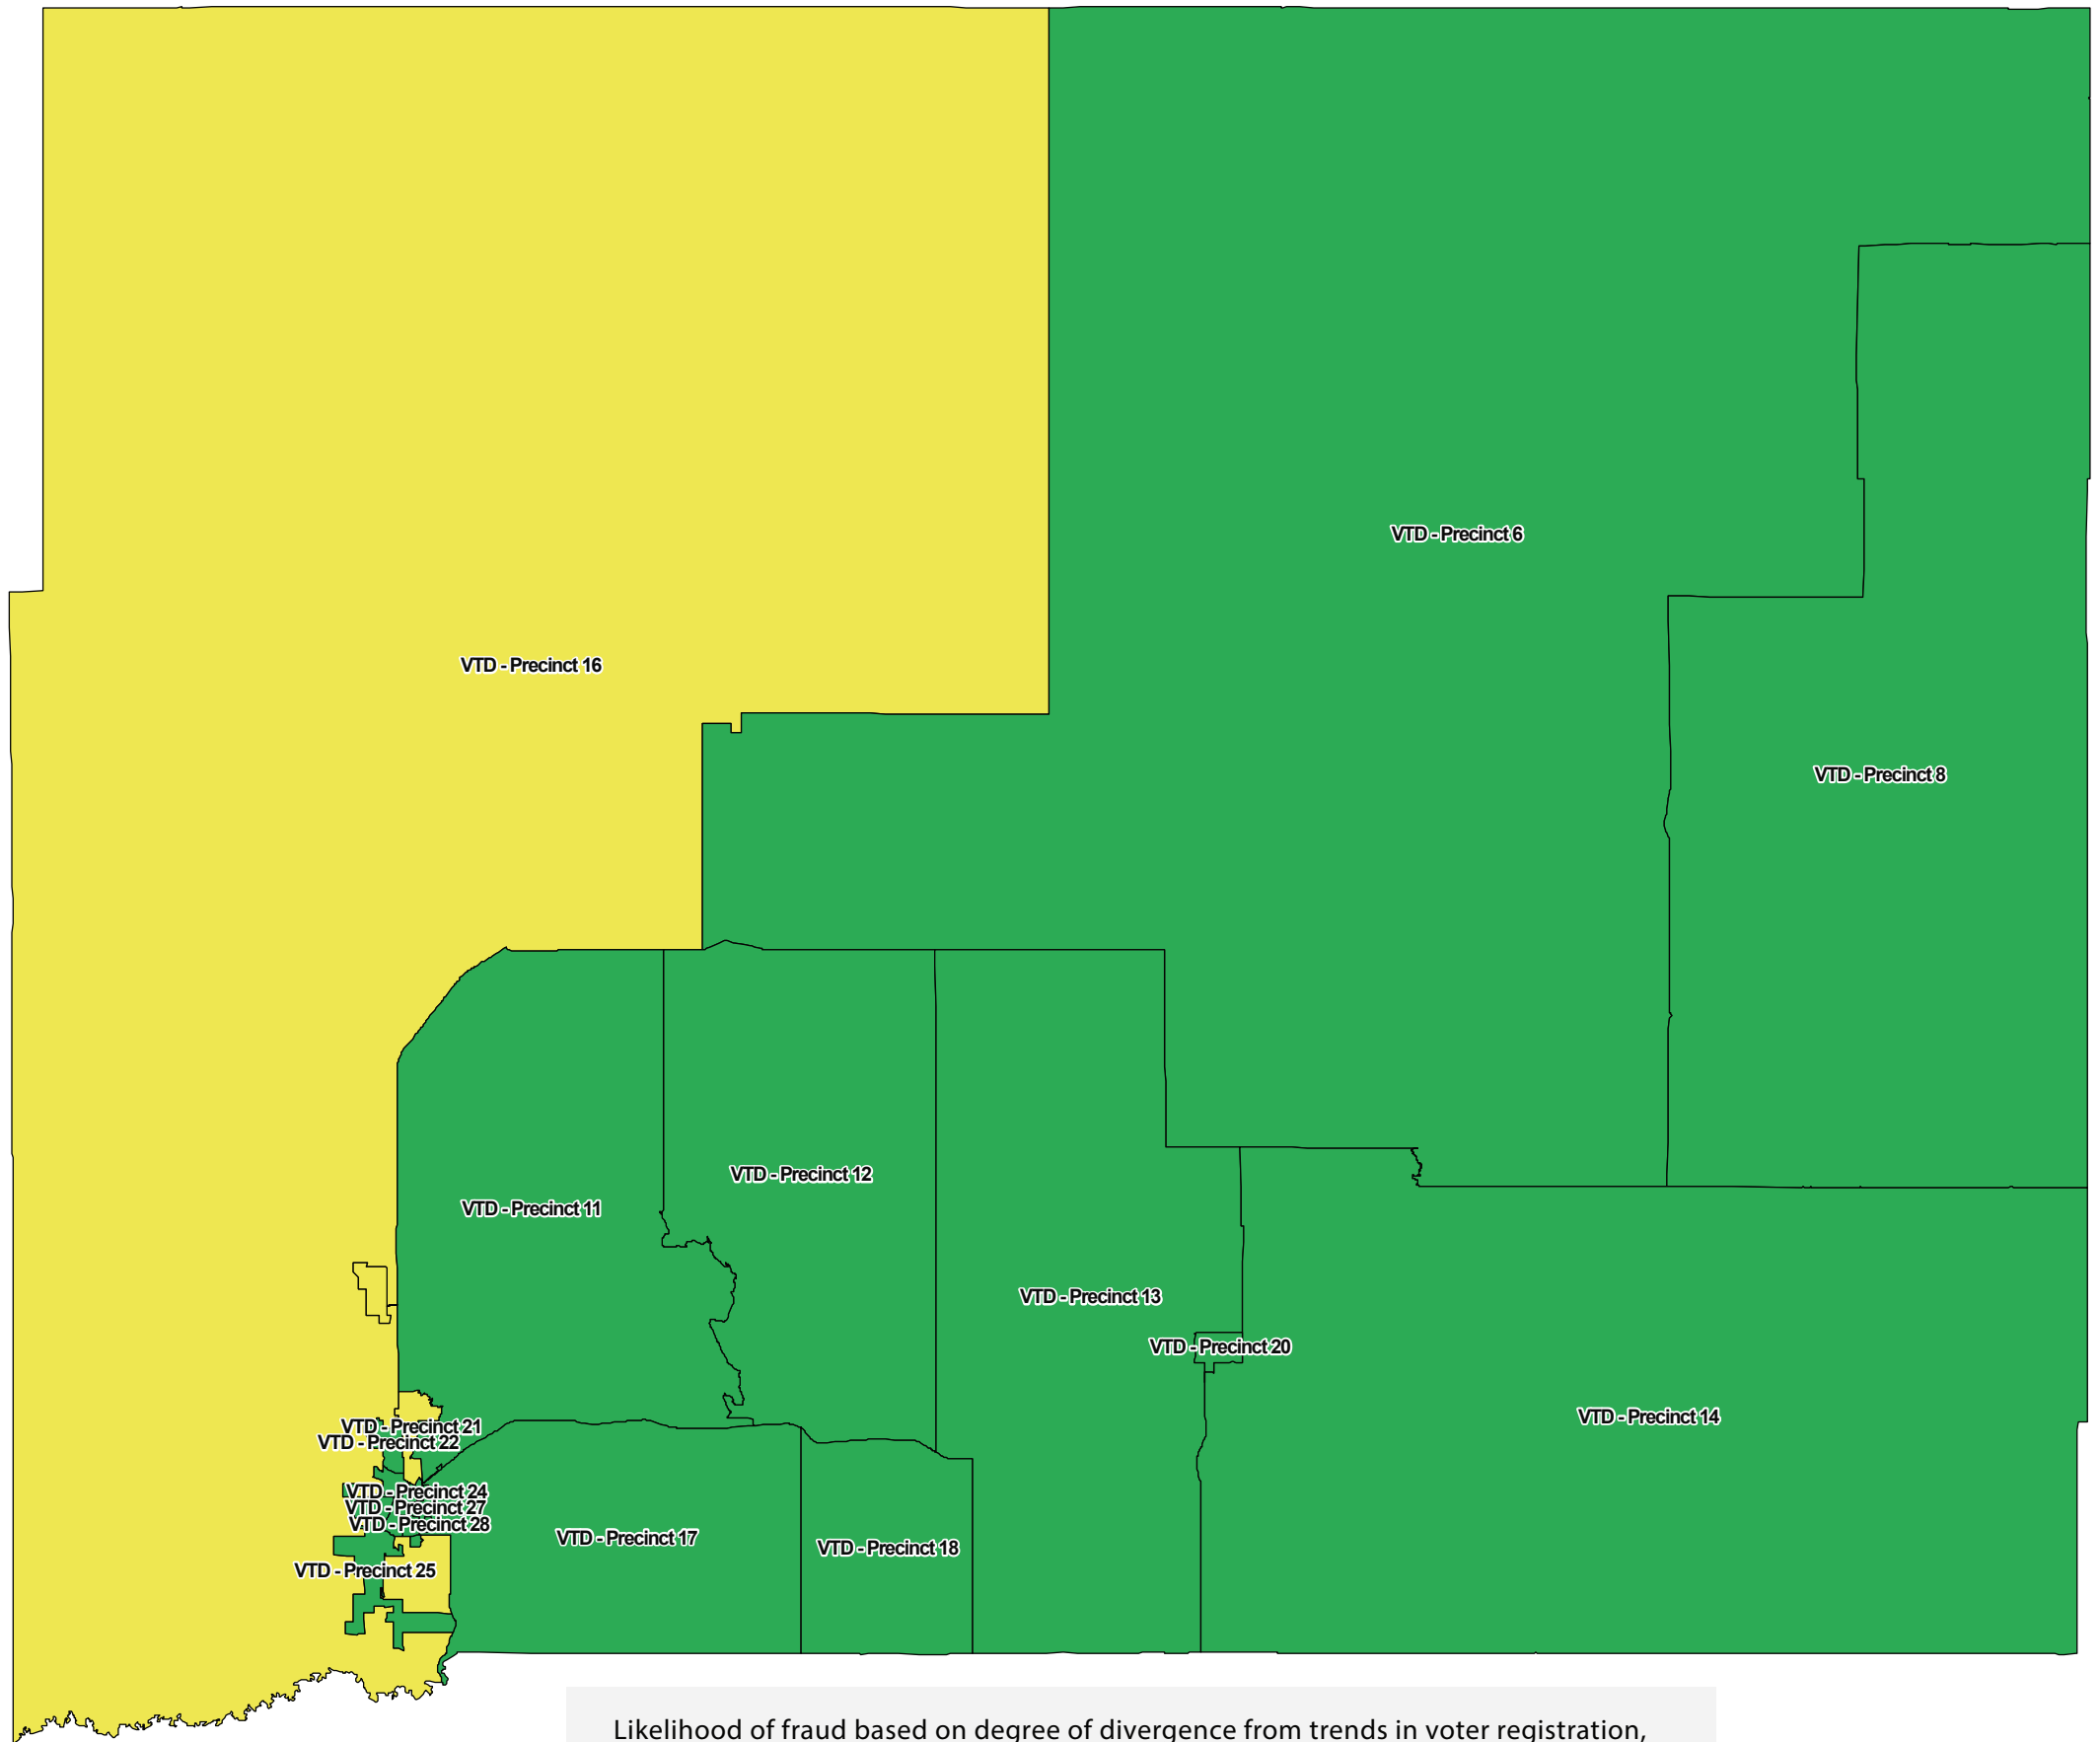

BUTTE COUNTY, SOUTH DAKOTA Precinct Watch Map

Presidential Election, November 3, 2020

Likelihood of fraud based on degree of divergence from trends in voter registration, as established by publicly available county and state data.

- | | | | |
|--|--|---|--|
| ■ High / Likely Fraud
Strong, unexplainable divergence from trend | ■ Suspect / Possible Fraud
Moderate divergence from trends | ■ Low / No Fraud
Aligns with voter registration trends | ■ N/A Eliminated
Likely due to redistricting |
|--|--|---|--|

Access nationwide analysis at electionfraud20.org/seth-keshel-reports